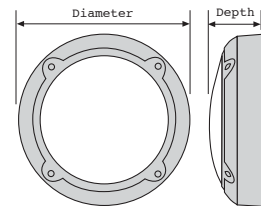

SUFFIX TABLE:

Control Gear Options:

(Switch Start as Standard)

- HF = High frequency control gear
- HF E3 = Integral emergency version (must be HF)
- PC = Factory fitted photocell

Bases:

- W = White, BK = Black, G = Graphite
- UTHPD = Diecast aluminium base

DIMENSION TABLE (MM)

Fitting	Diameter	Depth
Mini	283	103
Midi	353	110

Cooline IP65 now offers a clear fresnel lens diffuser which offers superior light output.

Die cast metal base option with multiple side cable entry.