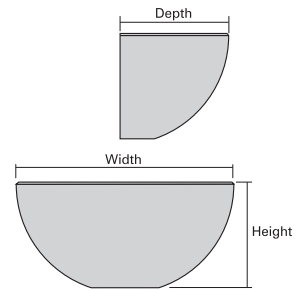

DOME UPLIGHT MEDIUM WITH DOWN LIGHT

Part No.	Description	Code
Fluorescent		
UP4D132L7	1x32W TCTE HF	8500
UP4D142L7	1x42W TCTE HF	8500
UP4D232L7	2x32W TCTE HF	8500
UP4D242L7	2x42W TCTE HF	8500