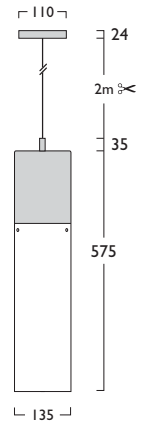

HOLLIOS PENDANT

| Part No. | Description |
|---|------------------------|
| Compact Fluorescent | |
| HOL132HF | 32W TCTE |
| HOL142HF | 42W TCTE |
| HOL157HF | 57W TCTE |
| HOL170HF | 70W TCTE |
| HOL160HF | 60W TCH |
| HOL185HF | 85W TCH |
| HOL1120HF | 120W TCH |
| RGB Colour Changing | |
| HOL105RGB | Pendant 5W RGB |
| Pendant Accessories | |
| HOL16REMRGB | 1/R handheld remote |
| HOL5EXT | 5m catenary extensions |
| Aluminium standard | |
| Suffix: BLK = Black, WHI = White | |
| /E3 = 3 hour maintained integral emergency (32/42W TCTE only) | |

SPECIFICATION

- The clean contemporary fusion of etched glass and steel are creatively combined in the Hollios and Mattos ranges
- Compact Fluorescent gear is high frequency as standard and requires lamps
- Wall Light version can be mounted in either orientation (as shown below)
- Includes 2 metre suspension wire & clutch mechanism (5 metre suspension option available to order)
- RGB remote control colour change available for stunning modern contemporary effect
- Colour change is made by use of hand held remote, once synchronised luminaires must be within 4 metres and on the same circuit