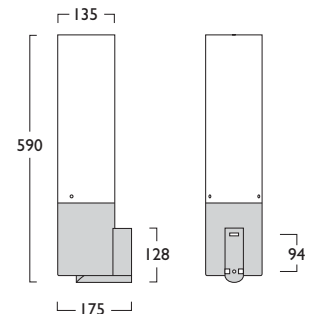

MATTOS WALL LIGHT

Part No.	Description
Compact Fluorescent	
MAT132HF	32W TCTE
MAT142HF	42W TCTE
MAT157HF	57W TCTE
MAT170HF	70W TCTE
MAT160HF	60W TCH
MAT185HF	85W TCH
MAT1120HF	120W TCH
Aluminium Standard	
Suffix: BLK = Black, WHI = White	
/E3 = 3 hour maintained integral emergency (32/42W TCTE only)