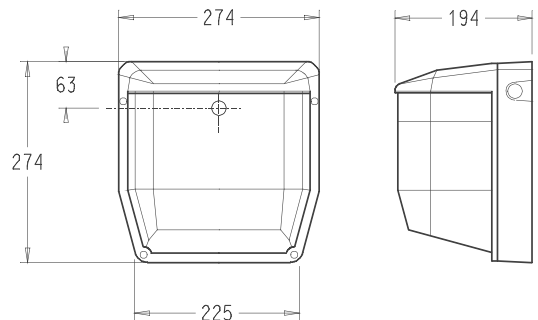

Starlux range

IP65 Wall mounted bulkhead

Housing & refractor/cover in UV resistant polycarbonate. SON, compact fluorescent & Metal Halide versions up to 80W

- Complete with lamp
- Dust & water jet proof to IP65
- Electrical protection class I
- Cable entries in sides, top & back
- Suitable for mounting on normally flammable surfaces
- Optional photocell for automatic dusk to dawn switching

Lamp	Codes	with p'cell	wt kg
70W SON-E (I*)	S7070i	S7070i/PC	3.0
70W MBI-E	S7070H	S7070H/PC	5.0
80WMBF	S7080M	N/A	3.0
42W TC-TE	S7042	S7042/PC	2.1

(I*) = uses lamp with internal ignitor

:	Sector
Dimensions (mm):	H274 X W274 X D194
Weight (KG):	see above
Cable entry:	Top, sides & back
Lamp Wattage (W):	as above
Lamp length/Type:	HID & comp. flu.
IP Rating:	IP65
No of Lamps:	1
Circuit electromagnetic	for HID electronic
Circuit electronic	for comp. flu
Total Circuit Watts (W):	70W = 83W, 80W = 92W