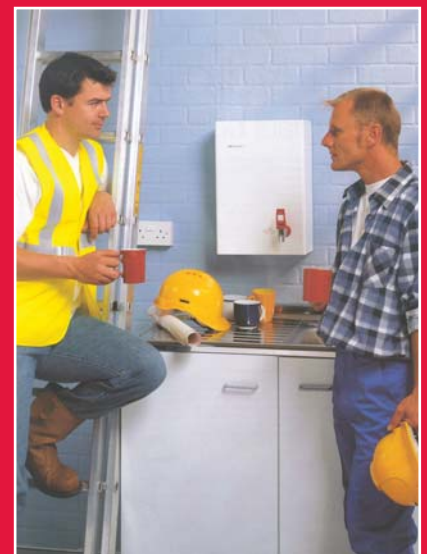

- Unique Twin chamber technology
Delivers water within 1°C of boiling point
- Two-way classic tap
Two way lock on facility for filling large pots
- Available in 3 litre and 5 litre
- White powder coated casing
- Copper storage tank
- Suitable for site huts and temporary installations
- One year warranty
- Supported by Zip Nationwide Service team