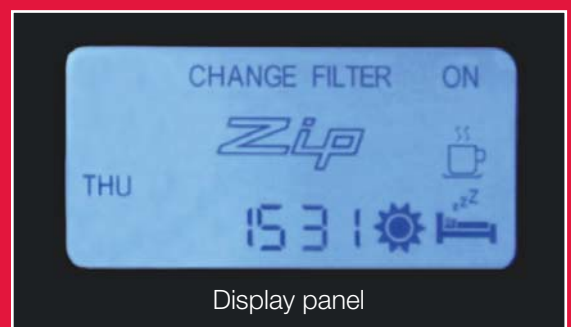

NEW ZIP Hydroboil Plus

Instant boiling water at the touch of a tap

- **Twin chamber technology**

Featuring the Zip patented Steam, Heat, Boost system for maximum energy efficiency

- **New easy to operate tap**

The Hydroboil Plus features an energy saving tap that is cool to the touch, easy to use and incorporates a unique safety lock

- **Options**

Available in 3 litre, 5 litre and 7.5 litre in either white or stainless steel

- **Energy saving**

Increased energy saving achieved with sleep mode and daylight saving feature

- **New functionality**

Two daily on/off settings, clock, temperature indication, sleep mode facility, filter change and temperature adjustment

- **Two year warranty**

- **Supported by Zip Nationwide Service team**

**For more information contact
Zip Customer Service on 0845 602 4533**

Zip®