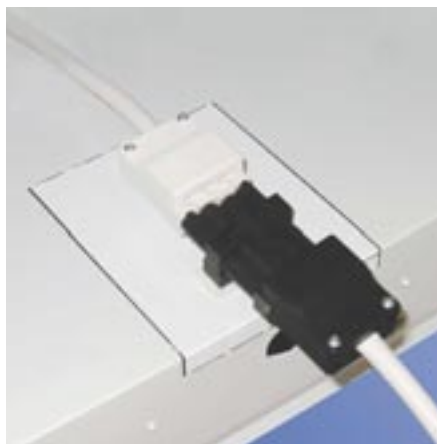

DUO FAST T5 & T8

A luminaire similar to the Duo, but has the benefit of pre-lamping, a terminal block on a rear access panel and low tack protective film to peel off once installed.

IP20

SPECIFICATION

- Includes T8 tubes
Colour 35 white Switch Start versions
Colour 840 Triphosphor HF and T5 versions
- Includes low tack protective film, that is easily peeled off after installation
- The luminaire sits inside the grid of both 15 and 25mm Exposed T-ceilings
- Competitively priced with fitting louvre, tubes and film packed together.
- Available with a range of 'lift and tilt' controllers including CIBSE LG3(2001) C2 65° louvres designed to comply with the latest requirements and standard low brightness louvres only

SPECIFICATION

- Fast fix rear entry panel for easy wiring access on installation

SPECIFICATION

- Available with a range of Wieland connectors and leads to be specified by project, that speed installation even more.
For details see Rapide specifications page 73