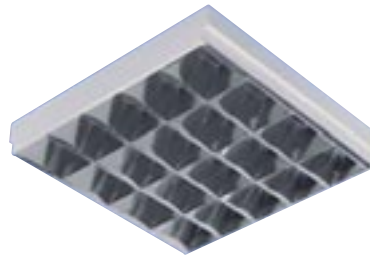

DUO FAST T5 & T8

A luminaire similar to the Duo, but has the benefit of pre-lamping, a terminal block on a rear access panel and low tack protective film to peel off once installed.

IP20

SPECIFICATION

- Includes T8 tubes
Colour 35 white Switch Start versions
Colour 840 Triphosphor HF and T5 versions
- Includes low tack protective film, that is easily peeled off after installation
- The luminaire sits inside the grid of both 15 and 25mm Exposed T-ceilings
- Competitively priced with fitting louvre, tubes and film packed together.
- Available with a range of 'lift and tilt' controllers including CIBSE LG3(2001) C2 65° louvres designed to comply with the latest requirements and standard low brightness louvres only

SPECIFICATION

- Fast fix rear entry panel for easy wiring access on installation

SPECIFICATION

- Available with a range of Wieland connectors and leads to be specified by project, that speed installation even more.
For details see Rapide specifications page 73

DUO FAST T5 WITH CAT2 LOUVRE

Part No.	Description	Code
FMFASTT5414C2	600x600 4x14W T5 HE	5866
FMFASTT5414E3C2	600x600 4x14W T5 Emerg	5876

DUO FAST T5 WITH STANDARD LOW BRIGHTNESS LOUVRE

Part No.	Description	Code
FMFASTT5414SL	600x600 4x14W T5 HE	5866
FMFASTT5414E3SL	600x600 4x14W T5 Emerg	5876

DUO FAST T8 WITH CAT2 LOUVRE

Part No.	Description	Code
Switch Start		
FMFAST664C2	600x600 4x18W	4750
FMFAST664E3C2	600x600 4x18W Emerg	4751
FMFAST1264C2	1200x600 4x36W	4760
FMFAST1264E3C2	1200x600 4x36W Emerg	4761