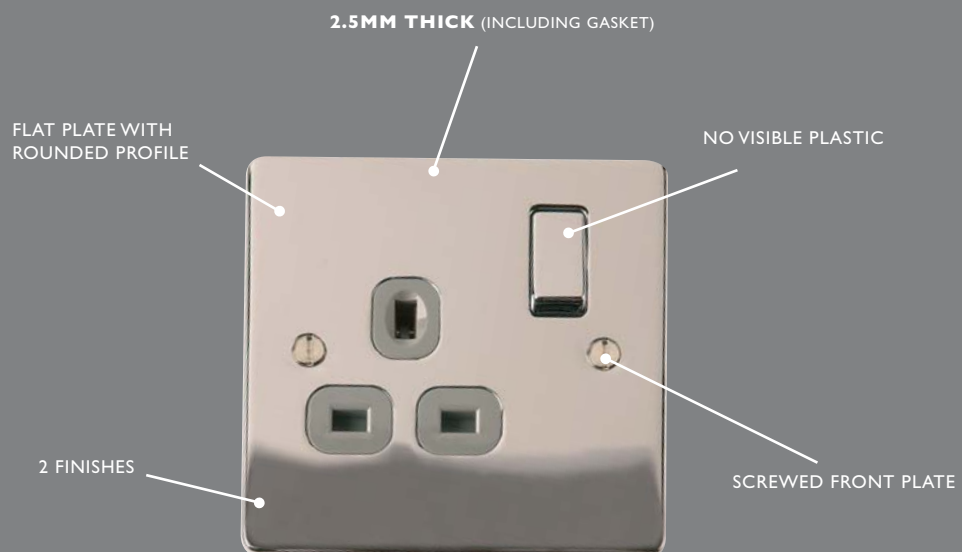

Screwed

Finishes

BRUSHED STAINLESS STEEL

POLISHED CHROME

SATIN BRASS (SCREWLESS ONLY)

SATIN NICKEL (SCREWLESS ONLY)

BLACK NICKEL (SCREWLESS ONLY)