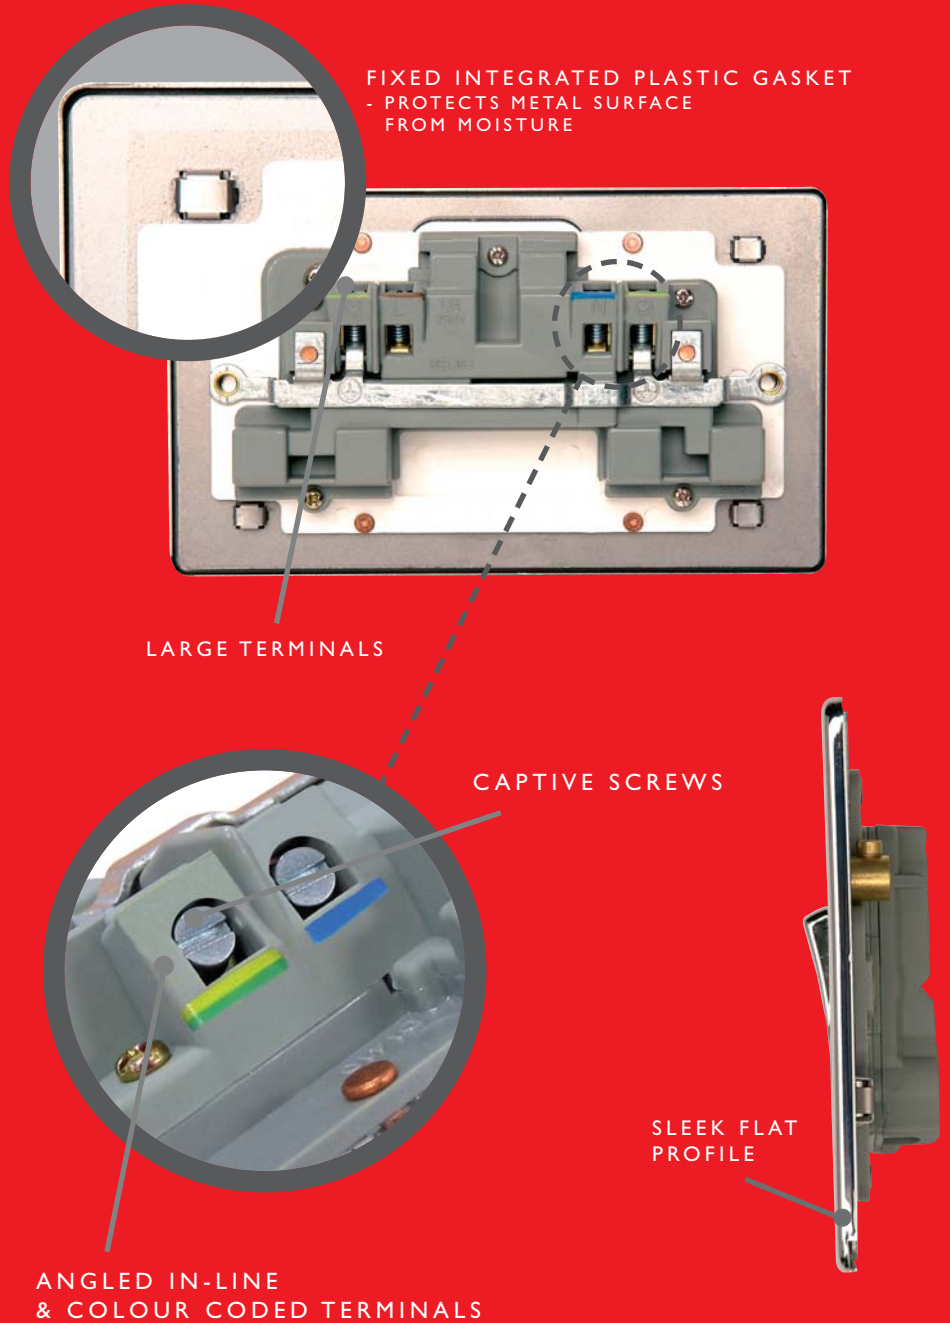

Product features

Sector's Sequel range of screwed & screwless flat plate wiring accessories offer superior ergonomics combined with sleek sophistication, adding the perfect compliment to any interior space.

Boasting an impressive range of features and five finishes, Sector's Sequel flat plate range really is the professional's choice.