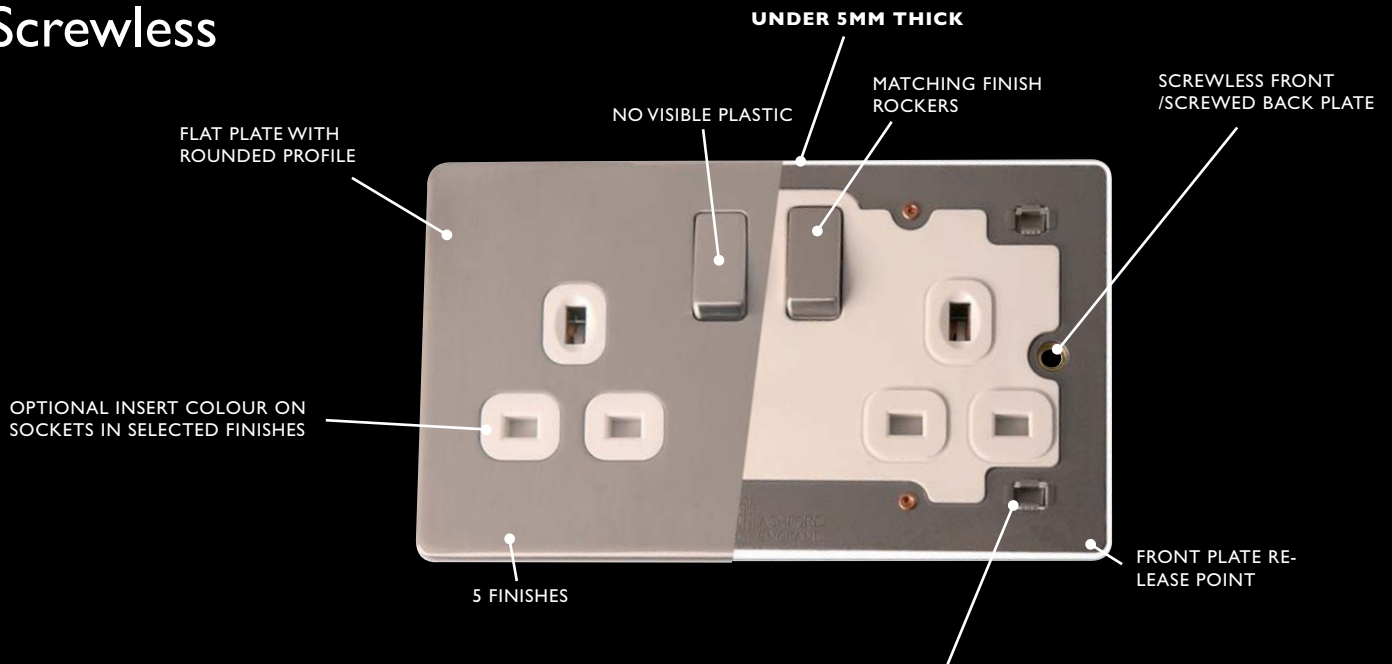

Decorative Flat plates screwed and screwless

Screwless