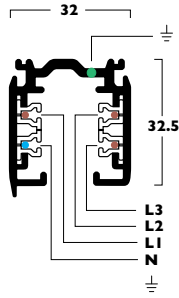

### THREE CIRCUIT TRACK

Professional quality track and accessories eminently suitable for installations with multi circuit requirements. Track is able to be mounted on surface or suspended and can be cut to length on site if required.

#### THREE CIRCUIT 240V TRACK

Part No.	Description	Code
MT31MW	1 Metre White	9410
MT31MB	1 Metre Black	9412
MT31MA	1 Metre Aluminium	9411
MT32MW	2 Metre White	9420
MT32MB	2 Metre Black	9422
MT32MA	2 Metre Aluminium	9421
MT33MW	3 Metre White	9430
MT33MB	3 Metre Black	9432
MT33MA	3 Metre Aluminium	9431

#### THREE CIRCUIT ACCESSORIES

Part No.	Description
MT3TA1	Track Adaptor
MT3LE	Live End
MT3LER	Live End Reverse
MT3SC	Centre Feed
MT3XC	X Connector
MT3LOC	L Outer Connector
MT3LIC	L Inner Connector
MT3LAC	Adjustable Connector
MT3LFC	Flexible Connector
MT3TOC	T Outer Connector
MT3TIC	T Inner Connector
MT3TOCR	Reverse T Outer Connector
MT3TICR	Reverse T Inner Connector
MT3SL	Suspension Support
MT3RC2	Live End Cover
MT3RC4	Recessed X, T & L Cover
MT3DE	Dead End
MT3BC	Butt Connector
MT3SRK2M	2m Suspension Rod Kit
MT3SWK3M	2m Suspension Wire Kit
MT3SWK5M	5m Suspension Wire Kit
MT3BT	Conductor Bending Tool

Suffix:  
W = White  
B = Black

**MT3TA1** Track Adaptor

**MT3LE** Live End

**MT3LER** Live End Reverse

**MT3SC** Centre Feed

**MT3XC** X Connector

**MT3LOC** L Outer Connector

**MT3LIC** L Inner Connector