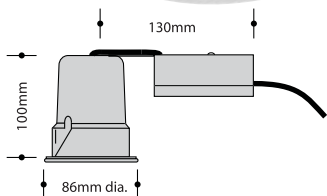

FIRESOUND LED

Fully BRE tested for Fire, Acoustic, AirTightness and Moisture Control. The Firesound Low Energy range of fluorescent downlights feature an enclosed steel body and intumescent tape ring close to the leaf spring ceiling mounts. Three size and lamp options ensure a flexible approach can be made to existing and new energy saving lighting schemes

IP20/65