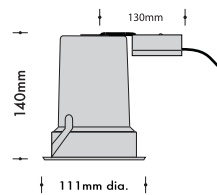

SPECIFICATION

- With many of the features of the Nano the Micro has a wider light distribution with a slightly larger aperture and specular reflector to truly take advantage of the 10W Matrix lamp
- Standard Stratus VPL Mini Bezels are compatible with the Micro
- Exceeding 45 lumens per circuit watt the 10W VFL Micro can contribute towards a buildings L2 compliance

SPECIFICATION

- Retaining the same sized ceiling cut out as the Micro and using standard TCTE lamps means the VFL Mini ceiling void increases from 100 to 140mm
- Supplied with TCTE lamp 4 pin 840
- Exceeding 45 lumens per circuit watt the 13W VFL Mini can contribute towards a buildings L2 compliance
- Standard Stratus VPL Mini Bezels are compatible with the VFL Mini

SPECIFICATION

- Additional bezels add both protection and decoration
- Attachment fits beneath lip on screw in reflector
- For use on mini and micro fittings. Comes with a white steel bezel