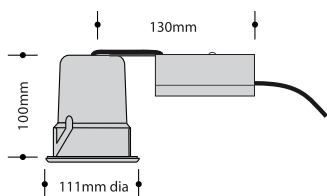

SPECIFICATION

- Extremely compact HF CFL downlight that will retrofit into many halogen downlight apertures
- Including the latest in lamp technology the tiny Megaman TCT2 4 pin Matrix lamp @ 70lm/w
- Once warmed up this lamp has the equivalent light output of a 35W Halogen Lamp