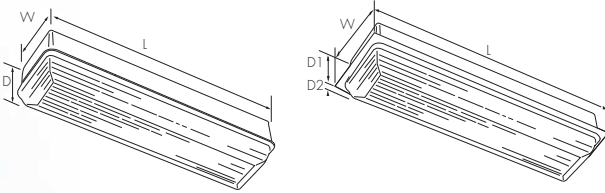

- **Competitive IP65 weatherproof range**
- **Shallow and unobtrusive profile**
- **Simple first fix base with removable geartray**
- **Exit legend kit available**

Sector Emergency continues to be popular for many types of installations. The shallow, unobtrusive profile neatly blends into any environment and is further enhanced by the semi-recessing trim plate. Competitively priced, this has full BSI Kitemark and ICEL approvals as well as an IP65 weatherproof rating.

DIMENSIONS

Style	L (mm)	W (mm)	D/D1 (mm)	D2 (mm)	Cut out (mm)
Surface mounted	351	95	75	-	-
Semi-recessed	390	132	31	44	345 x 85

CATALOGUE NUMBERS

System Mode	Cat. No.	Weight (kg)
Non-maintained	SEM83NM	1.20
Maintained	SEM83M	1.30