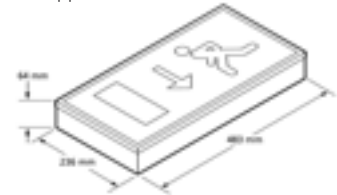

IP20

EXIT BOX

Part No.	Description	Code
SEMEX83NM+	3 Hour Non Maintained	4440
SEMEX83M+	3 Hour Maintained	4441

SPECIFICATION

A slim and compact 8 watt emergency sign with a viewing distance of up to 30 metres. Particularly well suited to installations where there is limited wall space above a door. A generous downlight panel provides illumination at floor level. A sturdy design with clean lines that makes the fitting both easy to see and complementary to a variety of exit route applications.