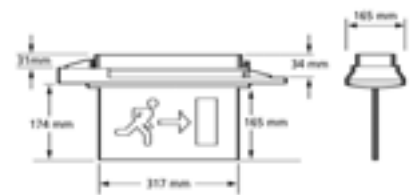

The New Flushlite can be installed as a stand alone recessed luminaire by utilising the recessed body and standard diffuser. Alternatively it can be installed as a recessed exit light by selecting the slotted diffuser and appropriate edge lit legend.