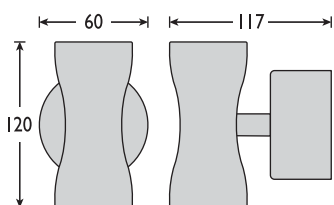

LED WALL LIGHTS

Create stunning visual effects with these high power professional LED wall lights, suitable for many open environments. Built to last 50,000 hours.

IP65/68

2 X 3W UP/DOWN LIGHT

Part No.	Description	Code
LED-WLUD6A C/W	6W alu. up/down light	7832
LED-WLUD6B C/W	6W black up/down light	7832

- Includes 4 spot and 2 flood LEDs

240V

SPECIFICATION

- 2 x spot LEDs beaming up and down your wall. The flood LED illuminates the surrounding area
- IP65
- Internal driver for direct to mains installation
- Top quality anodised aluminium finish

3W UNIVERSAL LIGHT

Part No.	Description	Code
LED-WLU3FA C/W	3W 700mA cool white	7830
LED-WLU3FA BLU	3W 700mA blue	7830

- 45° beam angle for wide spread of light
- Min 3 - Max 9 per driver

SPECIFICATION

- Stainless steel construction (316)
- IP68 (submersible to 1 metre)
- Fully adjustable to 360°
- 150 Lux @ 1 metre
- Requires 700mA series driver
- Wire 3 or more in series with IP68 JB2 (see page 15)