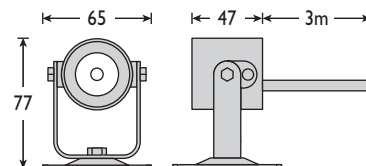

- Includes 4 spot and 2 flood LEDs

240V

SPECIFICATION

- 2 x spot LEDs beaming up and down your wall. The flood LED illuminates the surrounding area
- IP65
- Internal driver for direct to mains installation
- Top quality anodised aluminium finish

3W UNIVERSAL LIGHT

Part No.	Description	Code
LED-WLU3FA C/W	3W 700mA cool white	7830
LED-WLU3FA BLU	3W 700mA blue	7830

- 45° beam angle for wide spread of light
- Min 3 - Max 9 per driver

SPECIFICATION

- Stainless steel construction (316)
- IP68 (submersible to 1 metre)
- Fully adjustable to 360°
- 150 Lux @ 1 metre
- Requires 700mA series driver
- Wire 3 or more in series with IP68 JB2 (see page 15)