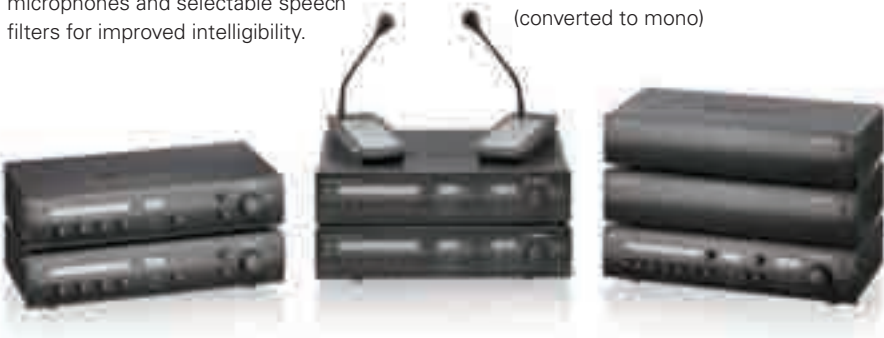

PLENA EASY AMPLIFIERS

The PLENA Mixer Amplifier is a high performance, versatile six microphone/line inputs mono mixer amplifier, capable of fulfilling a wide variety of public address requirements for surprisingly low cost.

All microphone inputs have phantom power supply to provide power to condenser microphones and selectable speech filters for improved intelligibility.

- A wide choice of input connectors are available
- Cat 5 call station input
- Balanced 3-pin XLR and phone jack for microphones
- 100 volt line input
- 5-pin DIN for a priority microphone
- 3-Stereo Cinch for music sources (converted to mono)

Description	Ref No.	Order No. 9919
Plena Mixer Amplifier 30W	PLE-1MA030-EU	991735
Plena Mixer Amplifier 60W	PLE-1MA060-EU	991748
Plena Mixer Amplifier 120W	PLE-1MA120-EU	991751
Plena 2 Zone 120W Mixer Amplifier	PLE-2MA120-EU	991764
Plena 2 Zone 240W Mixer Amplifier	PLE-2MA240-EU	991777
Plena 2 Zone Mixer Pre Amp	PLE-10M2-EU	991780
Plena 6 Zone System Pre Amp	LBB1925/10	991793
Plena Booster Amplifier 120W	PLE1P120-EU	991803
Plena Booster Amplifier 240W	PLE1P240-EU	991816

ACCESSORIES