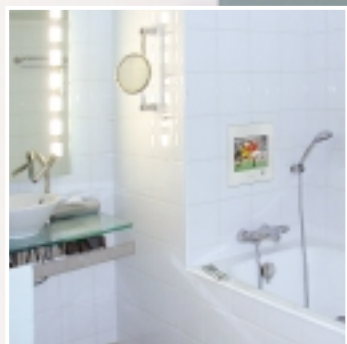

TileVision® has a place in any bathroom . . .

Whether the theme of the room is modern or traditional, you can find a space for a TileVision®.

And, with the ultra-wide 170° viewing angle on the 17" set you really can install a TileVision® almost anywhere.

TILEVISION

A TileVision® is a completely independent television – totally waterproof and totally tamperproof. All functions, including set-up and tuning are remotely controlled, and the heated glass screen keeps the picture clear of condensation, making TileVision® perfect for use in high humidity areas such as bathrooms.

- The 17.1" Widescreen LG-Philips TFT LCD screen gives an amazing 170° all round viewing angle
- 450 cd/m high brightness picture with a 400:1 contrast ratio for superb picture clarity
- 100 Programme Memory with auto and full manual tuning
- Compatible with all PAL/SECAM formats (dedicated NTSC version available)

- Nicam stereo or mono sound
- Video and audio inputs and outputs for multi-room connectivity
- Full function waterproof remote control
- Ten button Teletext with Fastext shortcuts gives all standard Teletext functions