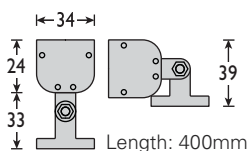

IP65

ASYMMETRIC BEAM ANGLE

Part No.	Description	Code
LED-FB418A C/W	18W 25° & 6° light bar	7895

- 25° and 6° asymmetric light pattern for intense highlighting & high level wall washing

SPECIFICATION

- IP65 aluminium construction
- Rotatable to 180°
- Adjustable legs can be used underneath and on the sides
- 1 Stratus 700mA driver per bar (8 chips)
- Cool white high power luxeon rebel chips

FLOOD BEAM ANGLE

Part No.	Description	Code
LED-FB418F C/W	18W 45° light bar	7895

- 45° light pattern for general floodlighting & medium level wall washing

Asymmetric

WIDE BEAM ANGLE

Part No.	Description	Code
LED-FB418W C/W	18W 110° light bar	7895