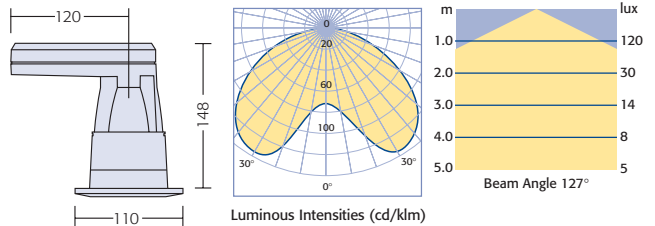

equipped with high frequency control gear as standard for 26, 18 & 13 watt (4 pin) TC-T lamps (lamp included).

**Cutout = 90-92mm**  
**Weight = 0.35kg**

**Data for 26 watt**