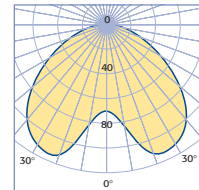

Luminous Intensities (cd/klm)

**Data for 26 watt c/w Prismatic Cover**

Halo Ring

Injection moulded halo rings in contemporary colours. Fits into bezel to provide coloured halo effect around luminaire.

See below for range.