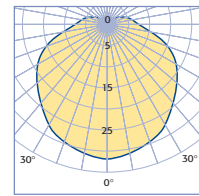

Data for 26 watt c/w Opal Cover

Luminous Intensities (cd/klm)