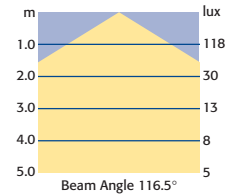

Data for 26 watt c/w Halo Ring