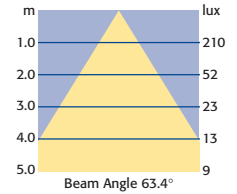

Data for 26 watt c/w Prismatic Cover