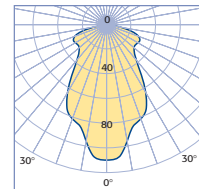

**Data for 26 watt c/w Opal Cover**

Prismatic Cover

Injection moulded clear polycarbonate cover with prismatic sides & base. Snaps into bezel to provide IP44 protection & a halo of spill light around luminaire.