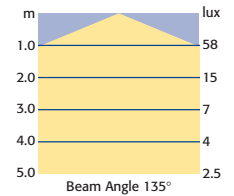

**Data for 26 watt c/w Opal Cover**

Prismatic Cover

Injection moulded clear polycarbonate cover with prismatic sides & base. Snaps into bezel to provide IP44 protection & a halo of spill light around luminaire.