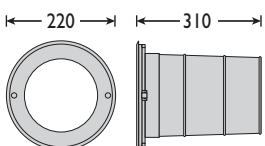

IP67

240V MIDI / MAXI LED GROUND LIGHTS

Awesome LED power is the key here! These robust, stylish, top quality ground lights truly are a genuine alternative to traditional lights even where large light outputs are required. No external drivers required

SPECIFICATION

- Stainless steel (316) construction
- Supplied with clear and diffused glass options
- Hooded version is supplied with clear glass only and is only 51mm deep to allow for mounting in walls
- Internal driver for direct to mains installation

MIDI 3 X 1W HOODED GROUND LIGHT

Part No.	Description	Code
LED-GLM3S	3 x 1W 15° spot clear/diffused	7857
LED-GLM3SF	3 x 1W 50° flood clear/diffused	7857
LED-GLM3FH	3 x 1W 50° flood hooded	7857

Suffix:

C/W = Cool White
W/W = Warm White
BLU = Blue
(Hooded version Cool White only)

■ IP67

240

SPECIFICATION

- Stainless steel (316) construction (cover ring)
- Toughened drive-over glass
- Includes installation sleeve for sturdy and easy installation into a variety of environments
- Internal driver for direct to mains installation

MAXI 9W DIRECTIONAL DRIVEOVER

Part No.	Description	Code
LED-GLD9S	9W 12° spot light	7858
LED-GLD9F	9W 50° flood light	7858

Suffix:

C/W = Cool White
N/W = Natural White
W/W = Warm White
BLU = Blue

■ IP67

240

SPECIFICATION

- Stainless steel (316) construction (cover ring)
- Toughened drive-over glass
- Includes installation sleeve for sturdy and easy installation into a variety of environments
- Internal driver for direct to mains installation

MAXI 2 X 9W TWIN DIRECTIONAL DRIVEOVER

Part No.	Description	Code
LED-GLD99S	18W 12° spot light	7858
LED-GLD99F	18W 50° flood light	7858

Suffix:

C/W = Cool White
N/W = Natural White
W/W = Warm White
BLU = Blue

■ IP67

240

IDEAL FOR