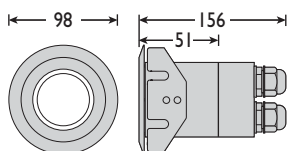

### SPECIFICATION

- Stainless steel (316) construction
- Supplied with clear and diffused glass options
- Hooded version is supplied with clear glass only and is only 51mm deep to allow for mounting in walls
- Internal driver for direct to mains installation