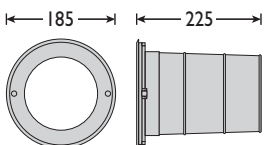

IP67

240V MIDI / MAXI LED GROUND LIGHTS

Awesome LED power is the key here! These robust, stylish, top quality ground lights truly are a genuine alternative to traditional lights even where large light outputs are required. No external drivers required

SPECIFICATION

- Stainless steel (316) construction
- Supplied with clear and diffused glass options
- Hooded version is supplied with clear glass only and is only 51mm deep to allow for mounting in walls
- Internal driver for direct to mains installation

MIDI 3 X 1W HOODED GROUND LIGHT

Part No.	Description	Code
LED-GLM3S	3 x 1W 15° spot clear/diffused	7857
LED-GLM3SF	3 x 1W 50° flood clear/diffused	7857
LED-GLM3FH	3 x 1W 50° flood hooded	7857

Suffix:

C/W = Cool White
W/W = Warm White
BLU = Blue
(Hooded version Cool White only)

■ IP67

240

SPECIFICATION

- Stainless steel (316) construction (cover ring)
- Toughened drive-over glass
- Includes installation sleeve for sturdy and easy installation into a variety of environments
- Internal driver for direct to mains installation

MAXI 9W DIRECTIONAL DRIVEOVER

Part No.	Description	Code
LED-GLD9S	9W 12° spot light	7858
LED-GLD9F	9W 50° flood light	7858

Suffix:

C/W = Cool White
N/W = Natural White
W/W = Warm White
BLU = Blue

■ IP67

240

SPECIFICATION

- Stainless steel (316) construction (cover ring)
- Toughened drive-over glass
- Includes installation sleeve for sturdy and easy installation into a variety of environments
- Internal driver for direct to mains installation

MAXI 2 X 9W TWIN DIRECTIONAL DRIVEOVER

Part No.	Description	Code
LED-GLD99S	18W 12° spot light	7858
LED-GLD99F	18W 50° flood light	7858

Suffix:

C/W = Cool White
N/W = Natural White
W/W = Warm White
BLU = Blue

■ IP67

240

IDEAL FOR