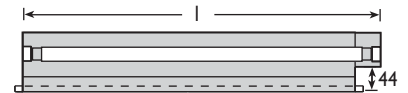

SPECIFICATION

- TCL requires lamps
- T5 supplied with colour 840 tubes
- Pull-up into ceiling via bespoke Side Arm Supports to ensure IP54 rating above and IP65 below ceiling
- TP(a) prismatic diffuser and gasket secured in steel frame via M5 x 20 Pan Posi screws (2 per 600mm)