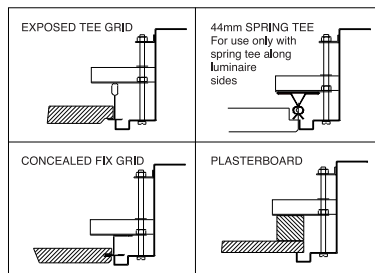

IP65 Fixing Details