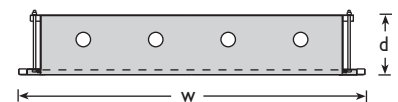

SPECIFICATION

- TCL requires lamps
- T5 supplied with colour 840 tubes
- Pull-up into ceiling via Lumafix Side Arm Supports
- TP(a) prismatic diffuser and gasket secured in steel frame via M5 x 20 Pan Posi screws (2 per 600mm)