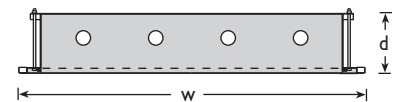

SPECIFICATION

- TCL requires lamps
- T5 supplied with colour 840 tubes
- Pull-up into ceiling via bespoke Side Arm Supports to ensure IP54 rating above and IP65 below ceiling
- TP(a) prismatic diffuser and gasket secured in steel frame via M5 x 20 Pan Posi screws (2 per 600mm)