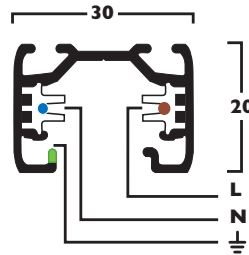

Correct polarity must be maintained