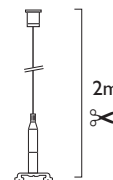

SINGLE CIRCUIT ACCESSORIES

Part No.	Description
MT1LE	Live End
MT1LER	Live End Reverse
MT1SC	Centre Feed
MT1XC	X Connector
MT1LIC	L Inner Connector
MT1LOC	L Outer Connector
MT1LAC	Adjustable Connector
MT1TOC	T Outer Connector
MT1TIC	T Inner Connector
MT1TOCR	Reverse T Outer Connector
MT1TICR	Reverse T Inner Connector
MT1TA1	Track Adaptor
MT1SL	Joint Support
MT1DE	Dead End
MT1BC	Butt Connector
MT1SRK2M	2m Suspension Rod Kit
MT1SWK2M	2m Wire Suspension Kit

Suffix:
W = White
B = Black

Correct polarity must be maintained

MT1LAC
Adjustable Connector

MT1DE
Dead End

MT1BC
Butt Connector

MT1TA1
Track Adaptor

MT1SL Long
Joint Support (Suspended)

MT1SRK2M
2m Suspension Rod Kit

MT1SWK2M
2m Wire Suspension Kit

Typical Dimensions

MT1LE
12mm Live End

MT1LER
12mm Live End Reverse

MT1SC
12mm Centre Feed

MT1XC
12mm X Connector

MT1LIC
12mm L Inner Connector

MT1LOC
12mm L Outer Connector