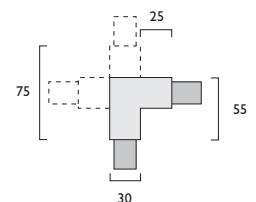

SINGLE CIRCUIT ACCESSORIES

Part No.	Description
MT1LE	Live End
MT1LER	Live End Reverse
MT1SC	Centre Feed
MT1XC	X Connector
MT1LIC	L Inner Connector
MT1LOC	L Outer Connector
MT1LAC	Adjustable Connector
MT1TOC	T Outer Connector
MT1TIC	T Inner Connector
MT1TOCR	Reverse T Outer Connector
MT1TICR	Reverse T Inner Connector
MT1TA1	Track Adaptor
MT1SL	Joint Support
MT1DE	Dead End
MT1BC	Butt Connector
MT1SRK2M	2m Suspension Rod Kit
MT1SWK2M	2m Wire Suspension Kit

Suffix:
W = White
B = Black

Correct polarity must be maintained

MT1LAC
Adjustable Connector

MT1DE
Dead End

MT1BC
Butt Connector

MT1TA1
Track Adaptor

MT1SL Long
Joint Support (Suspended)

MT1SRK2M
2m Suspension Rod Kit

MT1SWK2M
2m Wire Suspension Kit

Typical Dimensions

MT1LE
12mm Live End

MT1LER
12mm Live End Reverse

MT1SC
12mm Centre Feed

MT1XC
12mm X Connector

MT1LIC
12mm L Inner Connector

MT1LOC
12mm L Outer Connector