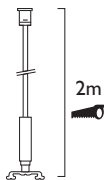

SINGLE CIRCUIT ACCESSORIES

Part No.	Description
MT1LE	Live End
MT1LER	Live End Reverse
MT1SC	Centre Feed
MT1XC	X Connector
MT1LIC	L Inner Connector
MT1LOC	L Outer Connector
MT1LAC	Adjustable Connector
MT1TOC	T Outer Connector
MT1TIC	T Inner Connector
MT1TOCR	Reverse T Outer Connector
MT1TICR	Reverse T Inner Connector
MT1TA1	Track Adaptor
MT1SL	Joint Support
MT1DE	Dead End
MT1BC	Butt Connector
MT1SRK2M	2m Suspension Rod Kit
MT1SWK2M	2m Wire Suspension Kit

Suffix:
W = White
B = Black

Correct polarity must be maintained

MT1LAC
Adjustable Connector

MT1DE
Dead End

MT1BC
Butt Connector

MT1TA1
Track Adaptor

MT1SL Long
Joint Support (Suspended)

MT1SRK2M
2m Suspension Rod Kit

MT1SWK2M
2m Wire Suspension Kit

Typical Dimensions

MT1LE
12mm Live End

MT1LER
12mm Live End Reverse

MT1SC
12mm Centre Feed

MT1XC
12mm X Connector

MT1LIC
12mm L Inner Connector

MT1LOC
12mm L Outer Connector