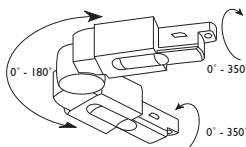

MT1LAC
Adjustable Connector

MT1DE
Dead End

MT1BC
Butt Connector