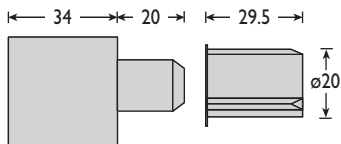

LED WALL LIGHTS

Create stunning visual effects with these high power professional LED wall lights. Suitable for many outdoor applications. Available in a range of stunning colours

IP65

SPECIFICATION

- 10° spot lens
- IP65
- Bespoke pre-wired wall-plug for easy installation
- 1 x 1W LED on single end of cube
- Available in direct to mains IP20 version