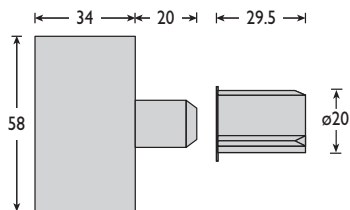

240V

MINI CUBE WALL LIGHT

| Part No. | Description | Code |
|-----------|------------------|------|
| LED-WLC1A | 1W alu. LED cube | 7831 |

Suffix:
C/W = Cool White
W/W = Warm White
BLU = Blue
RED = Red
AMB = Amber
GRN = Green

- Up or down lighting
- 1 - 9 per driver

DOUBLE MINI CUBE WALL LIGHT

| Part No. | Description | Code |
|-----------|--------------------|------|
| LED-WLC2A | 2x1W alu. LED cube | 7831 |

Suffix:
C/W = Cool White
W/W = Warm White
BLU = Blue
RED = Red
AMB = Amber
GRN = Green

- Up and down lighting
- 1 - 4 per driver

20mm

SPECIFICATION

- 10° spot lens
- IP65
- Bespoke pre-wired wall-plug for easy installation
- 2 x 1W LED on both ends of cube
- Available in direct to mains IP20 version (Natural White & Blue only)