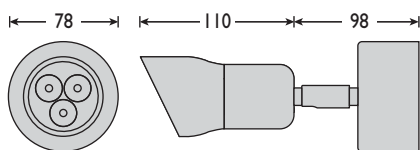

LED WALL LIGHTS

Create stunning visual effects with these high power professional LED wall lights. Suitable for many outdoor applications. Available in a range of stunning colours

IP65

SPECIFICATION

- 10° spot lens
- IP65
- Bespoke pre-wired wall-plug for easy installation
- 1 x 1W LED on single end of cube
- Available in direct to mains IP20 version