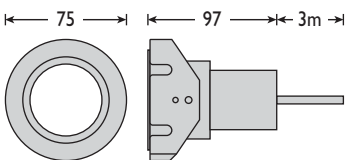

SPECIFICATION

- Stainless steel (316) construction
- 30° asymmetrical slot lens
- Spring clips for secure fitting
- IP68 (Submersible to 9m water)

30° MINI SLOTTED GROUND LIGHT

Part No.	Description	Code
LED-GLS130	1W 30° slot light	7852

Suffix:

C/W = Cool White

BLU = Blue

- 1 to 9 per driver

SPECIFICATION

- Stainless steel (316) construction
- Toughened walkover glass
- Spring clips for secure fitting
- Installation sleeve available for use when mounting in soil, sand or concrete
- IP68 (Submersible to 2m water)