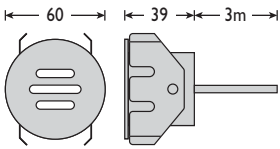

SPECIFICATION

- Stainless steel (316) construction
- 30° asymmetrical slot lens
- Spring clips for secure fitting
- IP68 (Submersible to 9m water)

30° MINI SLOTTED GROUND LIGHT

Part No.	Description	Code
LED-GLS130	1W 30° slot light	7852

Suffix:

C/W = Cool White

BLU = Blue

- 1 to 9 per driver

SPECIFICATION

- Stainless steel (316) construction
- Toughened walkover glass
- Spring clips for secure fitting
- Installation sleeve available for use when mounting in soil, sand or concrete
- IP68 (Submersible to 2m water)