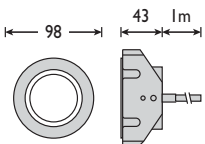

Suffix:

C/W = Cool White

BLU = Blue

- 1 to 9 per driver

SPECIFICATION

- Stainless steel (316) construction
- Toughened walkover glass
- Spring clips for secure fitting
- Installation sleeve available for use when mounting in soil, sand or concrete
- IP68 (Submersible to 2m water)

MIDI 3 X 3W GROUND LIGHT

Part No.	Description	Code
LED-GLR9S	3 x 3W 12° spot light	7856
LED-GLR9F	3 x 3W 50° flood light	7856
LED-GLR3 SLVE	150 x 65 dia. mounting sleeve	7860

Suffix:

C/W = Cool White

N/W = Natural White

WW = Warm White

BLU = Blue

- 1 - 3 per driver

SPECIFICATION

- Stainless steel (316) construction
- Toughened walkover frosted glass
- Spring clips for secure fitting
- Installation sleeve available for use when mounting in soil, sand or concrete
- IP68 (Submersible to 2m water)
- Features anti-syphoning technology to reduce water ingress through cable