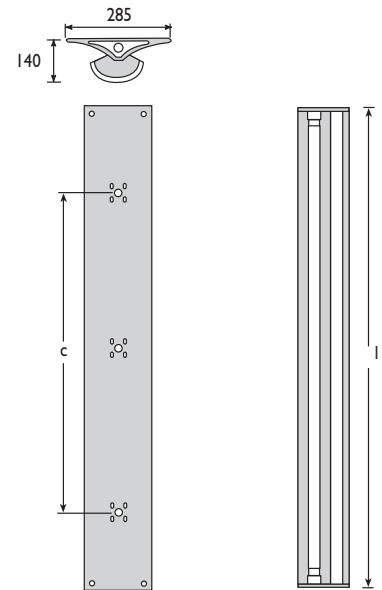

DIMENSION TABLE (mm):

	l	c BESA
4ft T5	1185	600
5ft T5	1485	600