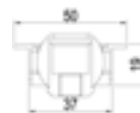

100W SPECIFICATION

- 100w tungsten halogen lightsource
- Fitted with a 6 colour colourwheel
- Separate power feed to colourwheel allows for continuous colour change or static colour
- Dimensions: A=261mm, B=140mm, C=119mm

Cutout required for fittings 16mm

FIBRE OPTIC SUBMERSIBLE KITS

Part No.	Description	Code
FO-SPK6-	** 100W, tails 3.0-4.0m, 6 x 21mm stainless steel spa fittings, 6 colour colourwheel with separate feed	8664

**Requires 2 x separately switched 240v supplies/sockets

IDEAL FOR: ■ Underwater lighting in spas & baths ■ Water features ■ Sauna lighting

100W SPECIFICATION

- 100w tungsten halogen lightsource
- Fitted with a 6 colour colourwheel
- Separate power feed to colourwheel allows for continuous colour change or static colour
- Dimensions: A=261mm, B=140mm, C=119mm

LIGHTSOURCE DIMENSIONS: