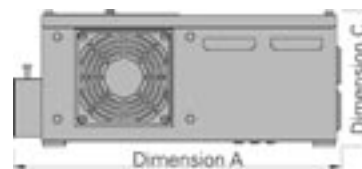

**Requires 2 x separately switched 240v supplies/sockets

Cutout required for fittings 11mm

100W SPECIFICATION

- 100w tungsten halogen lightsource
- Fitted with a 6 colour colourwheel
- Separate power feed to colourwheel allows for continuous colour change or static colour
- Dimensions: A=261mm, B=140mm, C=119mm

LIGHTSOURCE DIMENSIONS:

IDEAL FOR SUPERB CEILING EFFECTS IN:

- Bedrooms
- Nurseries
- Hallways
- Living Spaces
- Saunas
- Leisure Centres
- Malls
- Bars, Pubs & Clubs
- Shops
- Home Cinemas