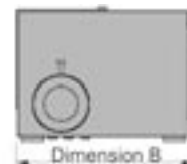

**Requires 2 x separately switched 240v supplies/sockets

Cutout required for fittings 11mm

100W SPECIFICATION

- 100w tungsten halogen lightsource
- Fitted with a 6 colour colourwheel
- Separate power feed to colourwheel allows for continuous colour change or static colour
- Dimensions: A=261mm, B=140mm, C=119mm

LIGHTSOURCE DIMENSIONS:

IDEAL FOR SUPERB CEILING EFFECTS IN:

- Bedrooms
- Nurseries
- Hallways
- Living Spaces
- Saunas
- Leisure Centres
- Malls
- Bars, Pubs & Clubs
- Shops
- Home Cinemas