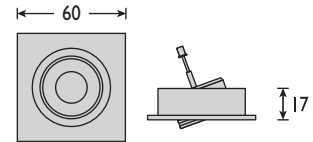

1W MINI LED LIGHT

Part No.	Description	Code
LED-DLQ11G CW	1W 1grid rec downlight Alm	7841

Standard - Cool White LED chip

■ 15° beam angle

SPECIFICATION

- Spring clips for secure fitting
- Adjustable angle to 20°

3W MINI LED LIGHT

Part No.	Description	Code
LED-DLQ13G CW	1W 3grid rec downlight Alm	7842

Standard - Cool White LED chip

■ 15° beam angle

SPECIFICATION

- Spring clips for secure fitting
- Adjustable angle to 20°

4W MINI LED LIGHT

Part No.	Description	Code
LED-DLQ14G CW	1W 4grid rec downlight Alm	7842

Standard - Cool White LED chip

■ 15° beam angle

SPECIFICATION

- Spring clips for secure fitting
- Adjustable angle to 20°

5W MINI LED LIGHT

Part No.	Description	Code
LED-DLQ15G CW	1W 5grid rec downlight Alm	7842

Standard - Cool White LED chip

■ 15° beam angle

SPECIFICATION

- Spring clips for secure fitting
- Adjustable angle to 20°