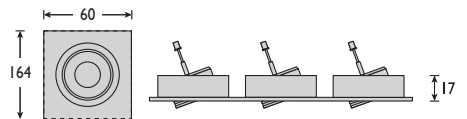

1W MINI LED LIGHT

Part No.	Description	Code
LED-DLQ11G CW	1W 1grid rec downlight Alm	7841

Standard - Cool White LED chip

■ 15° beam angle

SPECIFICATION

- Spring clips for secure fitting
- Adjustable angle to 20°

3W MINI LED LIGHT

Part No.	Description	Code
LED-DLQ13G CW	1W 3grid rec downlight Alm	7842

Standard - Cool White LED chip

■ 15° beam angle

SPECIFICATION

- Spring clips for secure fitting
- Adjustable angle to 20°

4W MINI LED LIGHT

Part No.	Description	Code
LED-DLQ14G CW	1W 4grid rec downlight Alm	7842

Standard - Cool White LED chip

■ 15° beam angle

SPECIFICATION

- Spring clips for secure fitting
- Adjustable angle to 20°

5W MINI LED LIGHT

Part No.	Description	Code
LED-DLQ15G CW	1W 5grid rec downlight Alm	7842

Standard - Cool White LED chip

■ 15° beam angle

SPECIFICATION

- Spring clips for secure fitting
- Adjustable angle to 20°