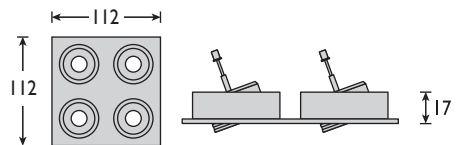

1W MINI LED LIGHT

Part No.	Description	Code
LED-DLQ11G CW	1W 1grid rec downlight Alm	7841

Standard - Cool White LED chip

■ 15° beam angle

SPECIFICATION

- Spring clips for secure fitting
- Adjustable angle to 20°

3W MINI LED LIGHT

Part No.	Description	Code
LED-DLQ13G CW	1W 3grid rec downlight Alm	7842

Standard - Cool White LED chip

■ 15° beam angle

SPECIFICATION

- Spring clips for secure fitting
- Adjustable angle to 20°

4W MINI LED LIGHT

Part No.	Description	Code
LED-DLQ14G CW	1W 4grid rec downlight Alm	7842

Standard - Cool White LED chip

■ 15° beam angle

SPECIFICATION

- Spring clips for secure fitting
- Adjustable angle to 20°

5W MINI LED LIGHT

Part No.	Description	Code
LED-DLQ15G CW	1W 5grid rec downlight Alm	7842

Standard - Cool White LED chip

■ 15° beam angle

SPECIFICATION

- Spring clips for secure fitting
- Adjustable angle to 20°