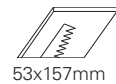

LED GRIDLIGHTS

LED MICRO GRID

Style, function, elegance. This LED down light range combines all three. Made to the highest specification, using top grade materials, this range is a must for contemporary rooms and corridor applications. Plug and play wiring ensures quick and easy installation.

1W MINI LED LIGHT

Part No.	Description	Code
LED-DLQ11G CW	1W 1grid rec downlight Alm	7841

Standard - Cool White LED chip

■ 15° beam angle

SPECIFICATION

- Spring clips for secure fitting
- Adjustable angle to 20°

3W MINI LED LIGHT

Part No.	Description	Code
LED-DLQ13G CW	1W 3grid rec downlight Alm	7842

Standard - Cool White LED chip

■ 15° beam angle

SPECIFICATION

- Spring clips for secure fitting
- Adjustable angle to 20°

4W MINI LED LIGHT

Part No.	Description	Code
LED-DLQ14G CW	1W 4grid rec downlight Alm	7842

Standard - Cool White LED chip

■ 15° beam angle

SPECIFICATION

- Spring clips for secure fitting
- Adjustable angle to 20°

5W MINI LED LIGHT

Part No.	Description	Code
LED-DLQ15G CW	1W 5grid rec downlight Alm	7842

Standard - Cool White LED chip

■ 15° beam angle

SPECIFICATION

- Spring clips for secure fitting
- Adjustable angle to 20°

IDEAL FOR

- Contemporary Houses
- Corridors
- Under Cabinets
- Leisure Centres & Retail Areas
- Bars, Pubs & Clubs

■ Series LED drivers & wiring see pages 7 & 15