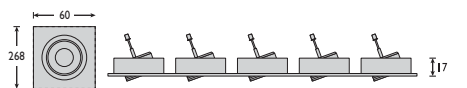

4W MINI LED LIGHT

Part No.	Description	Code
LED-DLQ14G CW	1W 4grid rec downlight Alm	7842

Standard - Cool White LED chip

■ 15° beam angle

SPECIFICATION

- Spring clips for secure fitting
- Adjustable angle to 20°

5W MINI LED LIGHT

Part No.	Description	Code
LED-DLQ15G CW	1W 5grid rec downlight Alm	7842

Standard - Cool White LED chip

■ 15° beam angle

SPECIFICATION

- Spring clips for secure fitting
- Adjustable angle to 20°