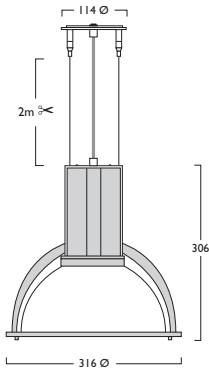

IP21

HIBAY PENDANTS

A family of stylish high performance prismatic 'highbay' luminaires utilising Metal Halide and Compact Fluorescent light sources suitable for Retail, Commercial and Entertainment environments.

SPECIFICATION

- This stylish range of luminaires utilise acrylic prismatic diffusers with excellent light distribution and performance and are ideally suited to low level applications.
- Standard housing colour is white (aluminium and black available to order).
- Discharge gear is magnetic wire wound as standard.
- Compact Fluorescent gear is high frequency as standard.
- Includes 2 metre suspension wire & clutch mechanism (5 metre suspension option available to order).
- Requires lamp

DECOBAY PRISMATIC

Part No.	Description	Code
Compact Fluorescent		
PEND126HF	26W TCDE	4399
PEND132HF	32W TCDE	4399
PEND142HF	42W TCDE	4399

Aluminium standard

Suffix:

BLK = Black

WHI = White

DECOBAY PRISMATIC ACCESSORIES

Part No.	Description	Code
PEND5EXT	5m catenary extension kit	4740

PENDANT BAY PRISMATIC

Part No.	Description	Code
Compact Fluorescent		
PENB132HF	32W TCDE	4399
PENB142HF	42W TCDE	4399
PENB170HF	70W TCDE	4399

Metal Halide

PENB070MH	70W M/H ES	4397
PENB170MH	150W M/H GES	4390
PENB250MH	250W M/H GES	4393

Aluminium standard

Suffix:

BLK = Black

WHI = White

Safety glass supplied with halide versions

/E3 = 3 hour maintained integral emergency TCDE only

PENDANT BAY PRISMATIC ACCESSORIES

Part No.	Description	Code
PENB1SG	Safety glass clear (PLT)	4747
PENB5EXT	5m catenary extension kit	4740

IDEAL FOR

- Retail
- Exhibition Halls
- Bars & Cafe's
- Atriums
- Superstores
- Showrooms