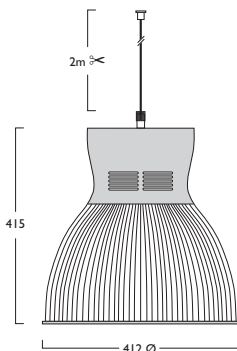

### SPECIFICATION

- This stylish range of luminaires utilise acrylic prismatic diffusers with excellent light distribution and performance and are ideally suited to low level applications.
- Standard housing colour is white (aluminium and black available to order).
- Discharge gear is magnetic wire wound as standard.
- Compact Fluorescent gear is high frequency as standard.
- Includes 2 metre suspension wire & clutch mechanism (5 metre suspension option available to order).
- Requires lamp